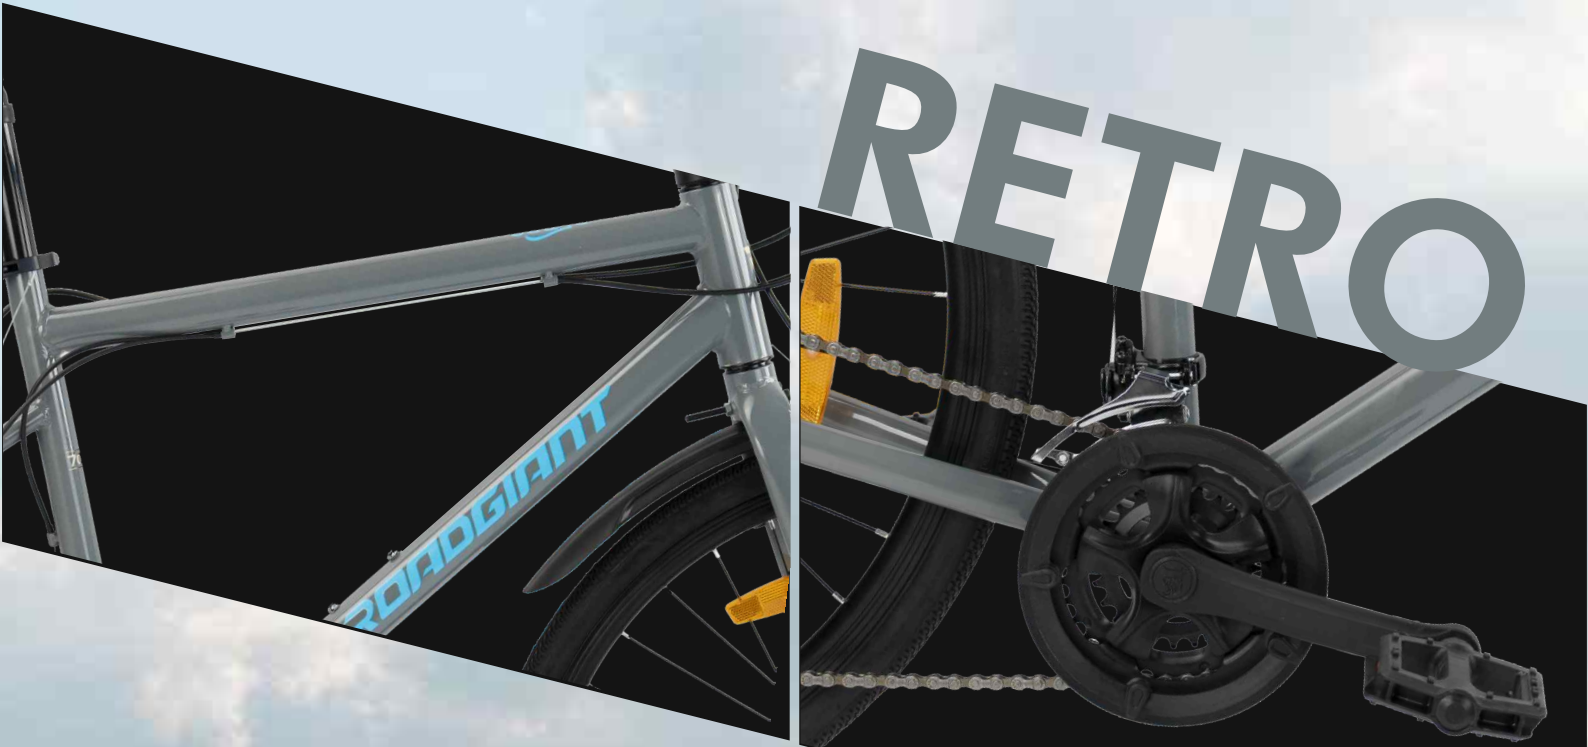

RETRO

HYBRID BIKES

HYBRID BIKES

RETRO

700C

Single Speed
Multi Speed

Color :  

HYBRID BIKES