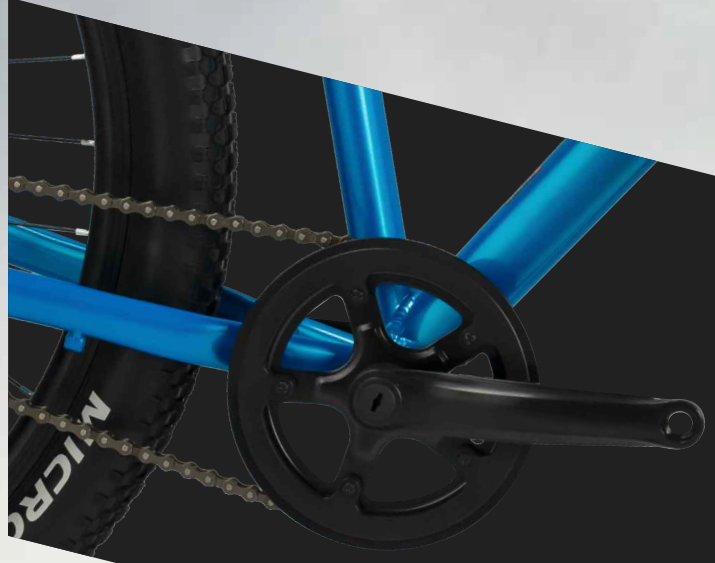

MOUNTAIN BIKES

ARKEN

Available Size : 24" / 26"/27.5"/29

Color : 

ARKEN

Available Size : 24" / 26"/27.5"/29

Color :

MOUNTAIN BIKES

Frame	Lightweight Alloy 6061 With Internal Cable Routing
Fork	Steel Black Powder-coated Suspension Fork
Bottom Bracket	Kenli Cotterless Cartridge
Crank Set	42x170mm Cotterless Steel Black Powder Coated With Plastic Guard
Pedal	Plastic Pedal With Reflector ISI Approved
Freewheel	Single-speed Freewheel 18T full ball
Rims	Double Wall Alloy Rim Black 36 Hole
Hubs	Black Steel Mega Hub 36 Hole
Tyres	Ralson Tyres 2.40"
Brake Set	Mechanical Dual Disc Brakes 160 mm
Head Set	Threadless Kenli
Handle Bar	Steel Black ED Coated 660 mm
Handle Grips	Soft Handle Grips
Handle Stem	Alloy Black
Saddle	Superior Quality PU Foam For Comfortable Long Rides
Seat Clamp/Pin	Seat Clamp Alloy With Quick Release
Seat Pillar	Steel, ED Coated Black
Paint & Stickers	European Paint Shades with water transfer decals

CONVICT

MOUNTAIN BIKES

MOUNTAIN BIKES

CONVICT

Available Size : 24" / 26"/27.5"/29

Color :  

MOUNTAIN BIKES

Frame	Lightweight Alloy 6061 With Internal Cable Routing
Fork	Steel Black Powder-coated Suspension Fork
Bottom Bracket	Kenli Cotterless Cartridge
Crank Set	42tx170mm Cotterless Steel Black Powder Coated With Plastic Guard
Pedal	Plastic Pedal With Reflector ISI Approved
Freewheel	Single-speed Freewheel 18T full ball
Rims	Double Wall Alloy Rim Black 36 Hole
Hubs	Black Steel Mega Hub 36 Hole
Tyres	Ralson Tyres 2.40"
Brake Set	Mechanical Dual Disc Brakes 160 mm
Head Set	Threadless Kenli
Handle Bar	Steel Black ED Coated 660 mm
Handle Grips	Soft Handle Grips
Handle Stem	Alloy Black
Saddle	Superior Quality PU Foam For Comfortable Long Rides
Seat Clamp/Pin	Seat Clamp Alloy With Quick Release
Seat Pillar	Steel, ED Coated Black
Paint & Stickers	European Paint Shades with water transfer decals