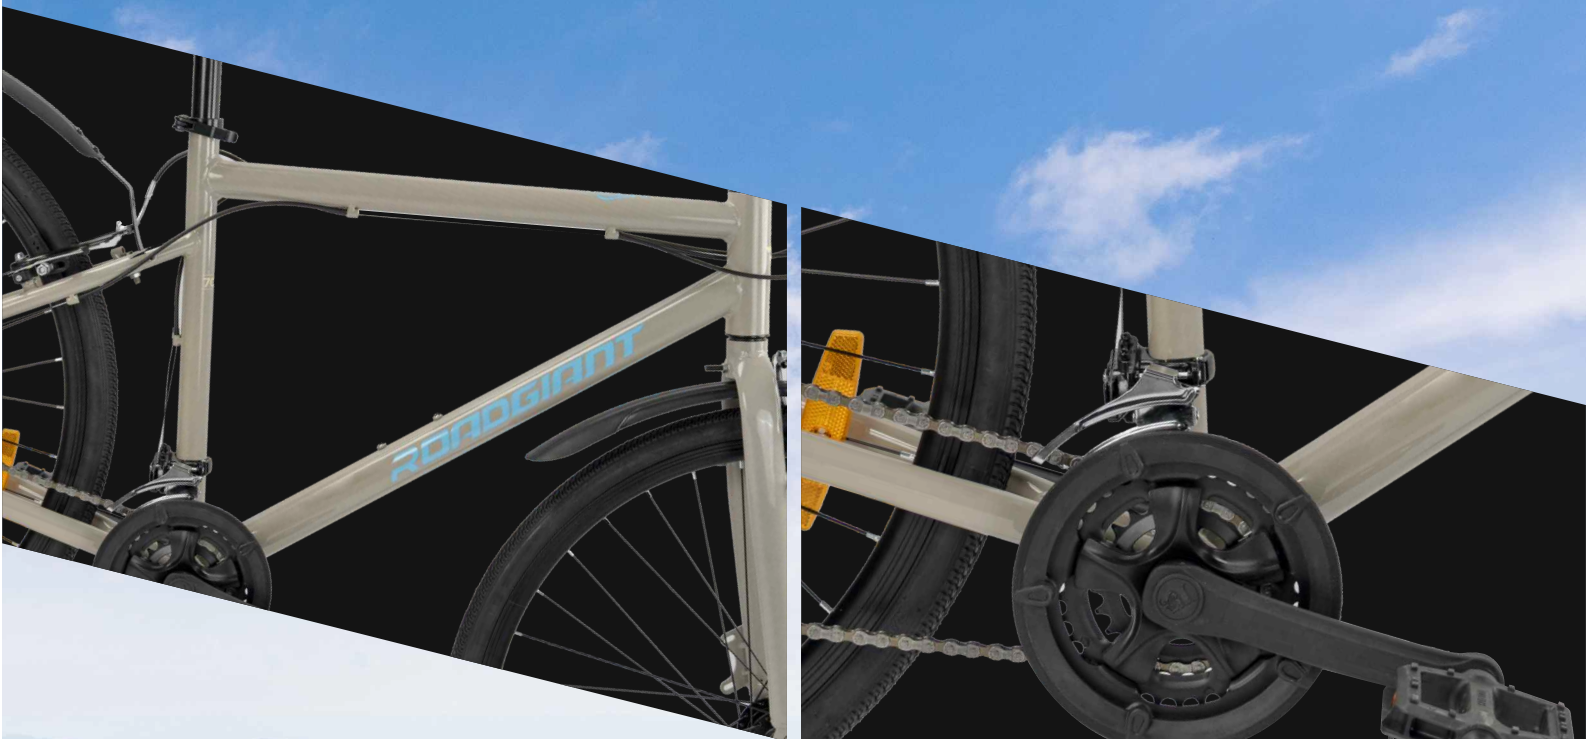

HYBRID BIKES